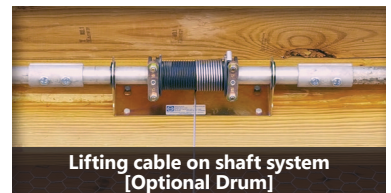

INFLATABLE CURTAIN

NATURAL VENTILATION

FINALLY AN INSULATED AND CLEAR CURTAIN!

- Made with the standard 2 layers curtains.
- Silent, automatic, and without maintenance system.
- Opening reaching 10 feet (3.28 meters).
- Enables a wide range of luminosity.
- During cold weather, with only one blower, you benefit from more insulation - thanks to the 2 layers of curtain.
- Made of U.V. treated PVC vinyl with polyester thread.
- Offered with W cables, aluminum posts, or a strap with a bender system.
- Can be operated with our transmission shaft system or by a high-performance actuator.

RELIABLE AND WITHOUT ADJUSTMENT SYSTEMS!

The transmission shaft system enables a more reliable system by eliminating pulley adjustments that are necessary with traditional systems. A main steel rod is installed at the top of the opening all along the building and serves as a transmission shaft for the curtains. Once the rod is put into motion, it enables the cables that are holding the curtains to roll up around it, also making the curtains go up or down automatically. The SKOV-SECCO actuators are heavy-duty and reliable. System with linear actuator available.

AUTOMATION BY TRANSMISSION SHAFT SYSTEM OR ACTUATOR ▶

Transmission shaft system

Lifting cable on shaft system [Optional Drum]

For more information
skov-secco.com

info@skov-secco.com