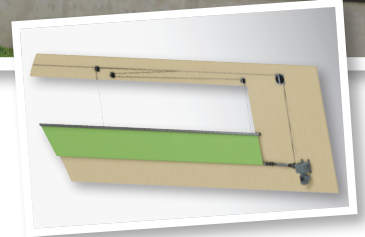

# ROLL-DOWN CURTAIN

#### SINGLE ROLL-DOWN:

- Quiet system and never folds when the opening is started.
- Opening reaching 10 feet (3 meters).
- Allows a wide range of luminosity.
- Available in 2 variants of curtains
  - 16 oz. (454 g) high density braided polyethylene.
  - 16 oz. (454 g) vinyl covered braided polyester.
- Offered with W cables or aluminum posts or a strap with a bender system.
- High-performance automation system with integrated limit switch and potentiometer for more precision.
- The opening starts from the top, which is perfect for a good ventilation system.

#### DOUBLE ROLL-DOWN:

- Quiet system and never folds when the opening is started.
- Opening reaching 12 feet (3.66 meters).
- Allows a wide range of luminosity.
- Available in 2 variants of curtains
  - 16 oz. (454 g) high density braided polyethylene.
  - 16 oz. (454 g) vinyl covered braided polyester.
- Offered with W cables or aluminum posts or a strap with a bender system.
- High-performance automation system with integrated limit switch and potentiometer for more precision.
- The opening starts from the top, which is perfect for a good ventilation system.