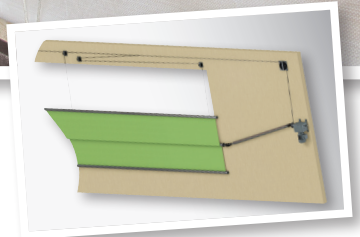

#### SINGLE ROLL-DOWN:

- Quiet system and never folds when the opening is started.
- Opening reaching 10 feet (3 meters).
- Allows a wide range of luminosity.
- Available in 2 variants of curtains
  - 16 oz. (454 g) high density braided polyethylene.
  - 16 oz. (454 g) vinyl covered braided polyester.
- Offered with W cables or aluminum posts or a strap with a bender system.
- High-performance automation system with integrated limit switch and potentiometer for more precision.
- The opening starts from the top, which is perfect for a good ventilation system.

#### DOUBLE ROLL-DOWN:

- Quiet system and never folds when the opening is started.
- Opening reaching 12 feet (3.66 meters).
- Allows a wide range of luminosity.
- Available in 2 variants of curtains
  - 16 oz. (454 g) high density braided polyethylene.
  - 16 oz. (454 g) vinyl covered braided polyester.
- Offered with W cables or aluminum posts or a strap with a bender system.
- High-performance automation system with integrated limit switch and potentiometer for more precision.
- The opening starts from the top, which is perfect for a good ventilation system.